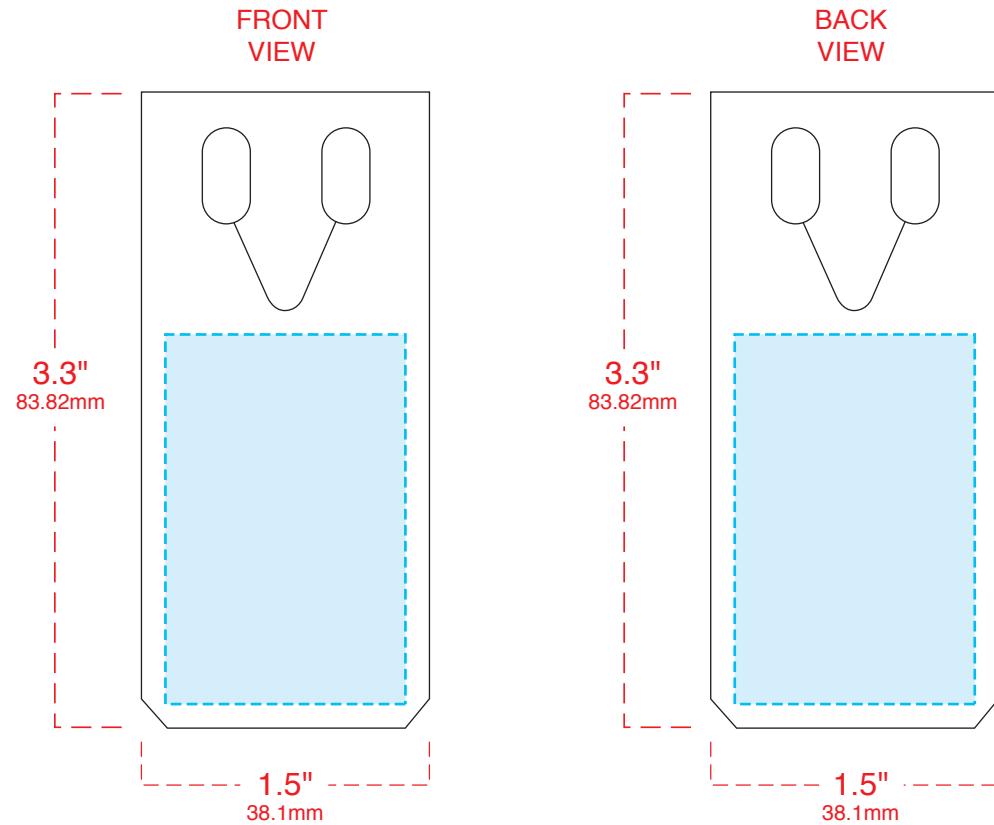

Large Band Snap-a-Tag®

Die #1756

.25"x.5" (6.35x12.7mm) Holes

PRINTABLE AREA:

Maintain .125" margin from dieline for copy & graphics.
Colors may bleed on front if a common color is on all sides of tag.